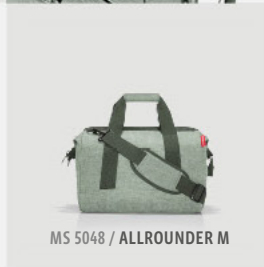

MS 7085 / ALLROUNDER M

MT 7085 / ALLROUNDER L

TWIST COLLECTION

TWIST NAVY

BK 4129 / CARRYBAG

BN 4129 / CARRYBAG XS

OR 4129 / LOOPSHOPPER L

ZJ 4129 / BOTTLEBAG

BE 4129 / SHOPPINGBASKET

ZS 4129 / SHOPPER M

TWIST SKY ROSE

TWIST MAROON

BK 3104 / CARRYBAG

OR 3104 / LOOPSHOPPER L

ZJ 3104 / BOTTLEBAG

ZS 3104 / SHOPPER M