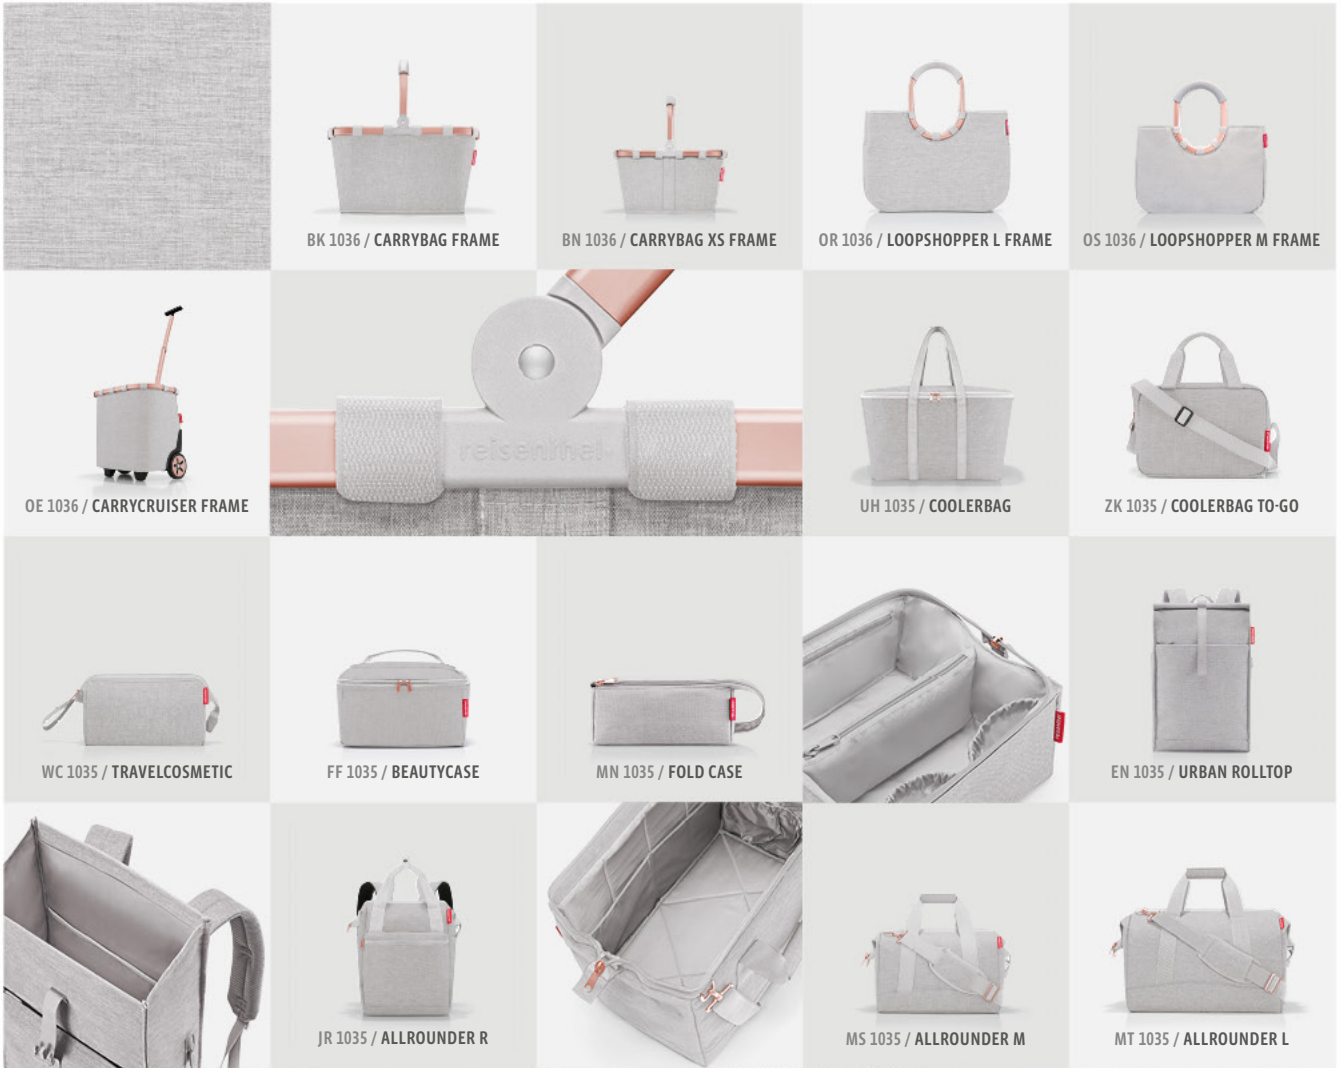

TWIST SKY ROSE