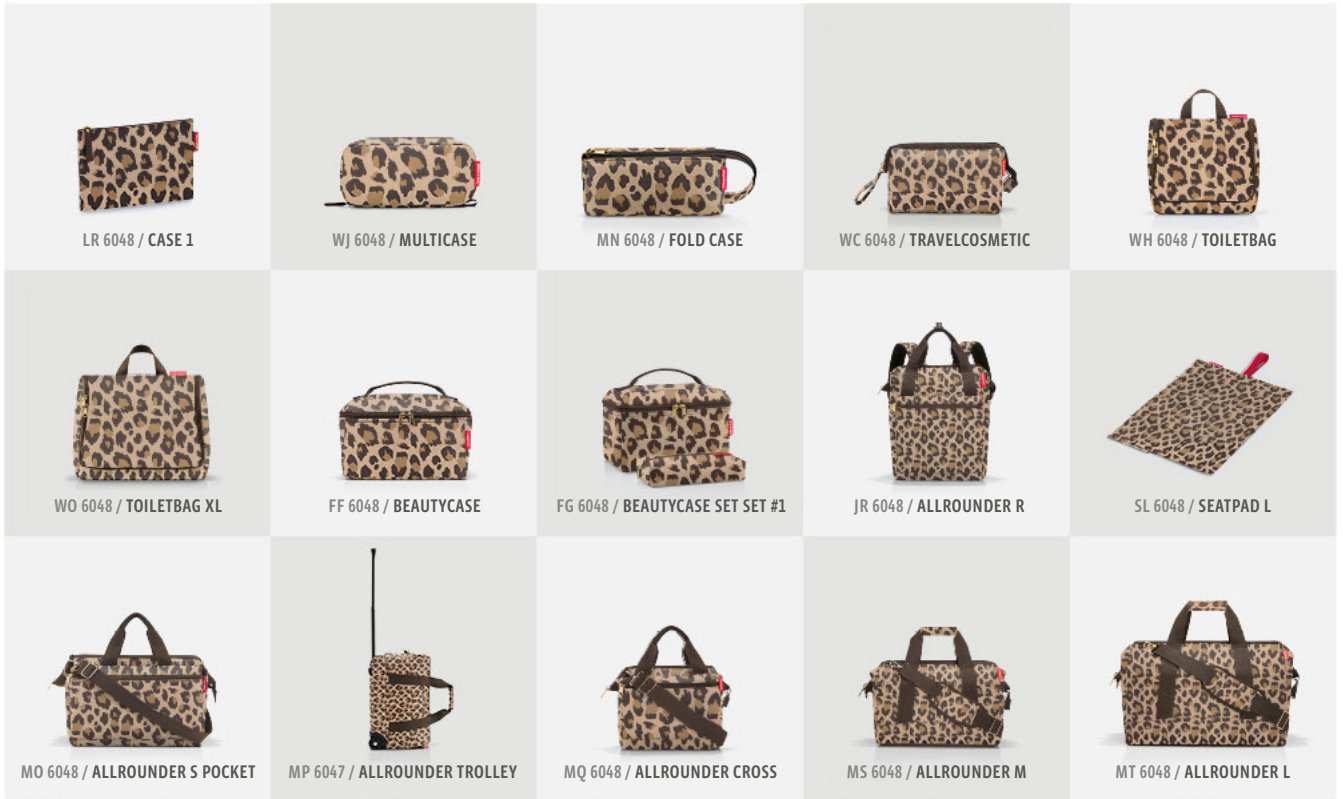

SERVICE

LEO COLLECTION

LEO MACCHIATO

LEO NERO

SMILEY® COLLECTION

SMILEY® TEDDY CHOCOLATE

TM & © Smiley

BK 1045 / CARRYBAG