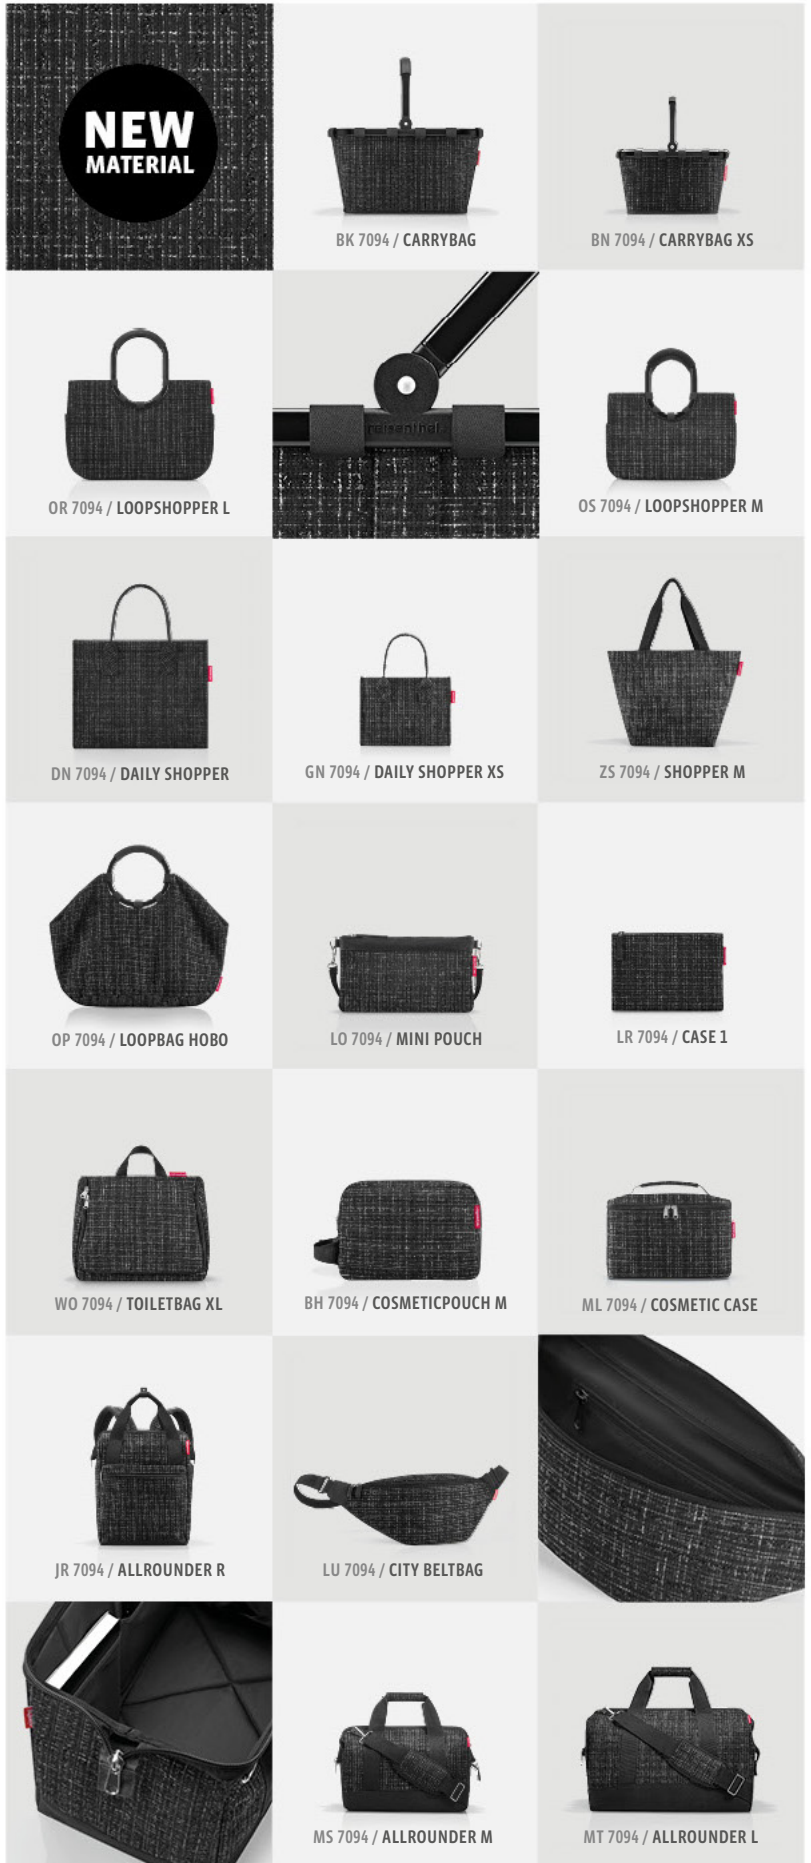

BOUCLÉ BLACK

CARRYBAG® 48
CARRYBAG® XS 52

LOOPSHOPPER M 56
LOOPSHOPPER L 58

ORGANIZER 61

EASYSHOPPINGBAG 62

BOTTLEBAG 63

SHOPPINGBASKET 64

MARKETSHOPPER 65