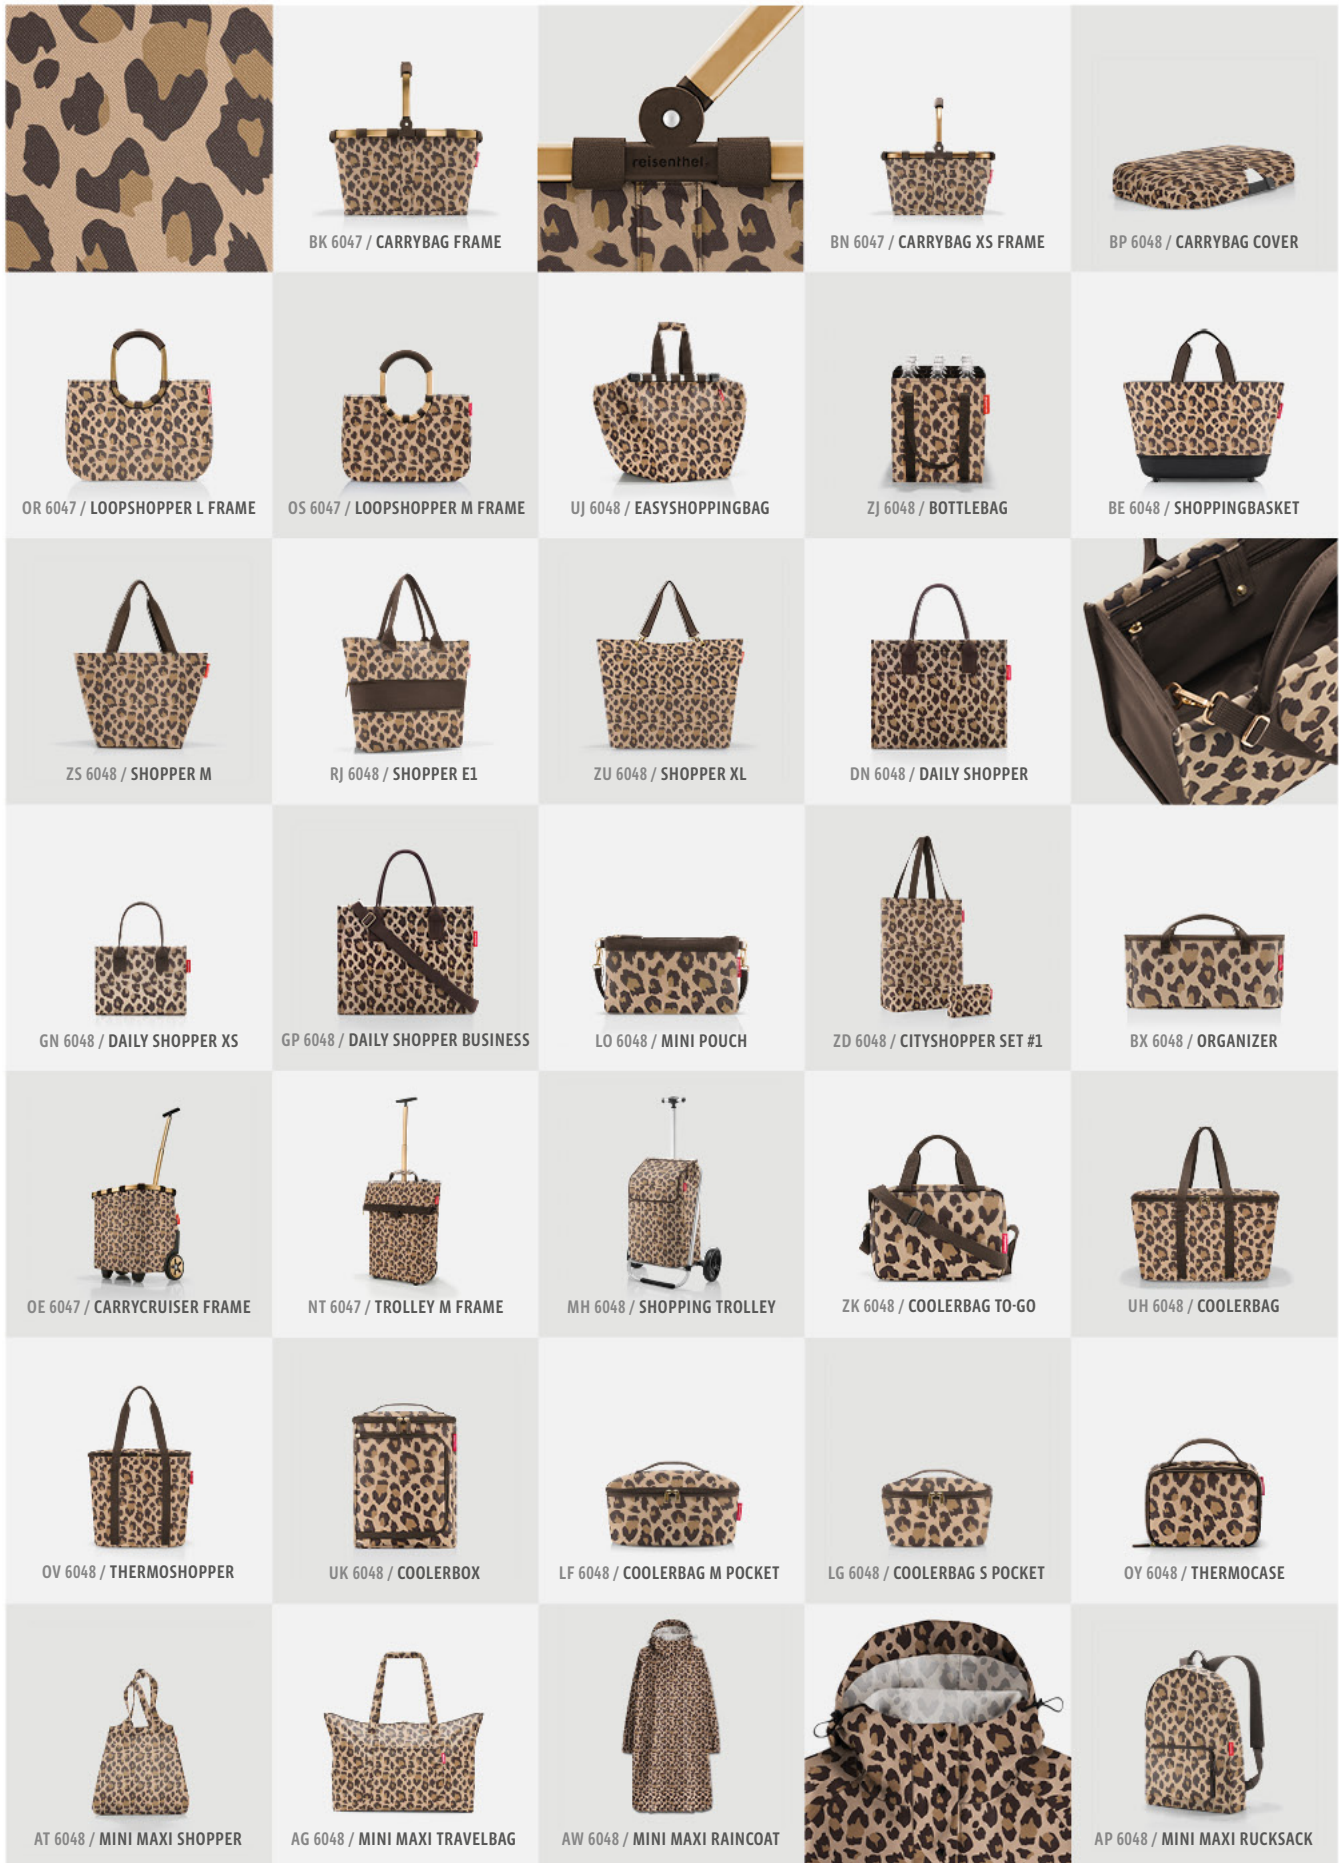

SERVICE

LEO COLLECTION

LEO MACCHIATO

LEO NERO

SMILEY® COLLECTION

SMILEY® TEDDY CHOCOLATE

TM & © Smiley

BK 1045 / CARRYBAG