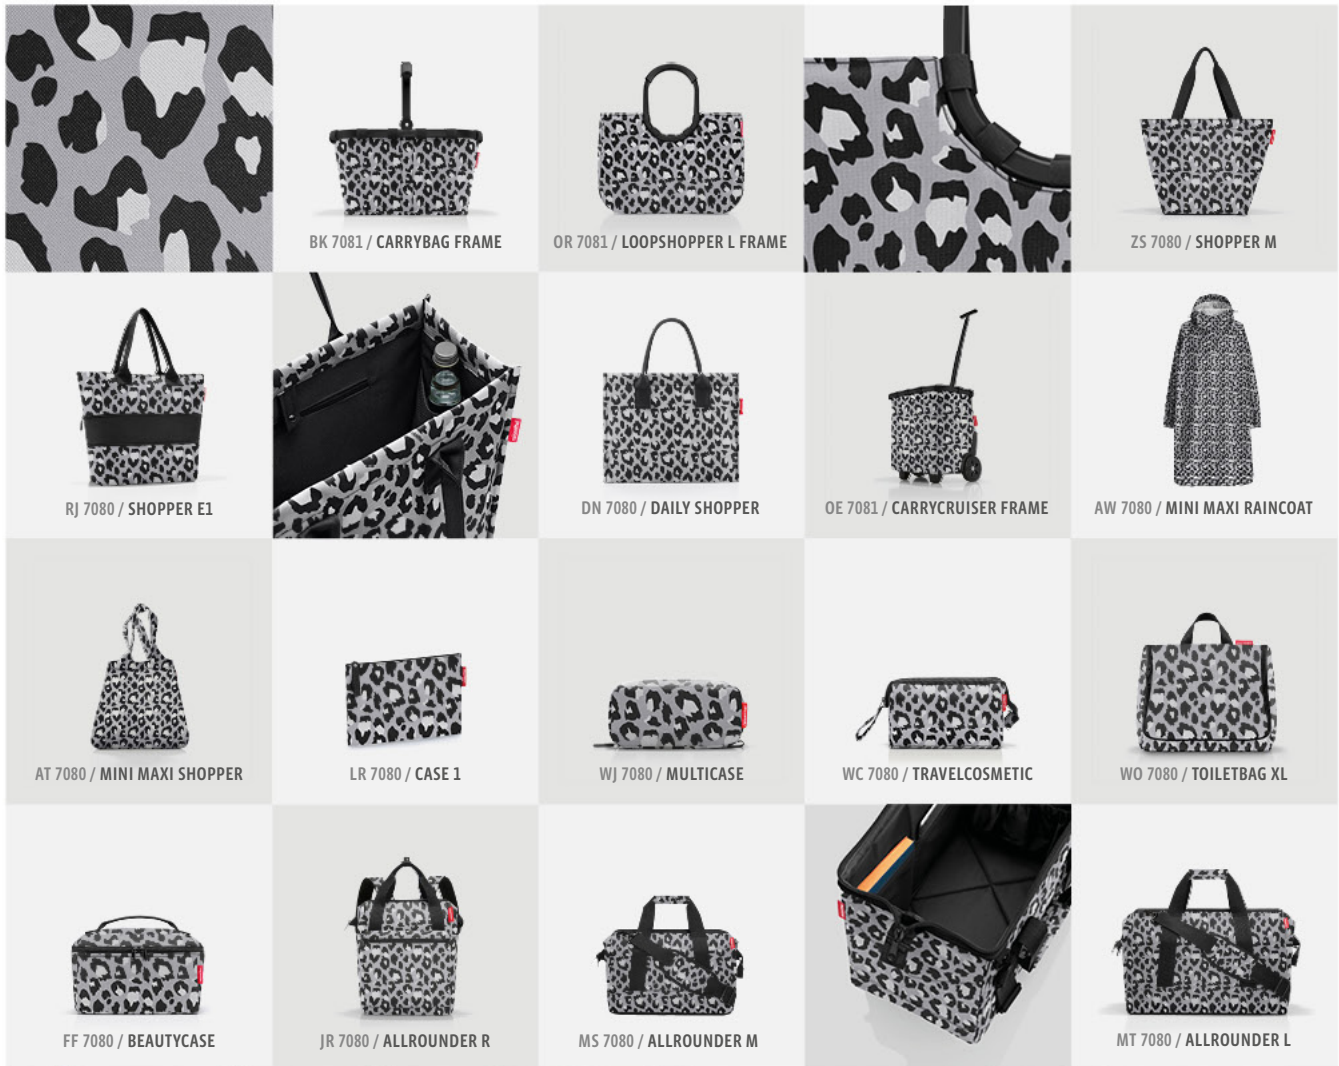

SERVICE

LEO COLLECTION

LEO MACCHIATO

LEO NERO

SMILEY® COLLECTION

SMILEY® TEDDY CHOCOLATE

TM & © Smiley

BK 1045 / CARRYBAG

BN 1045 / CARRYBAG XS

OR 1045 / LOOPSHOPPER L

OS 1045 / LOOPSHOPPER M

DN 1045 / DAILY SHOPPER

GN 1045 / DAILY SHOPPER XS

OP 1045 / LOOPBAG HOBO

GR 1045 / SOFTSHOPPER

GO 1045 / MOONBAG