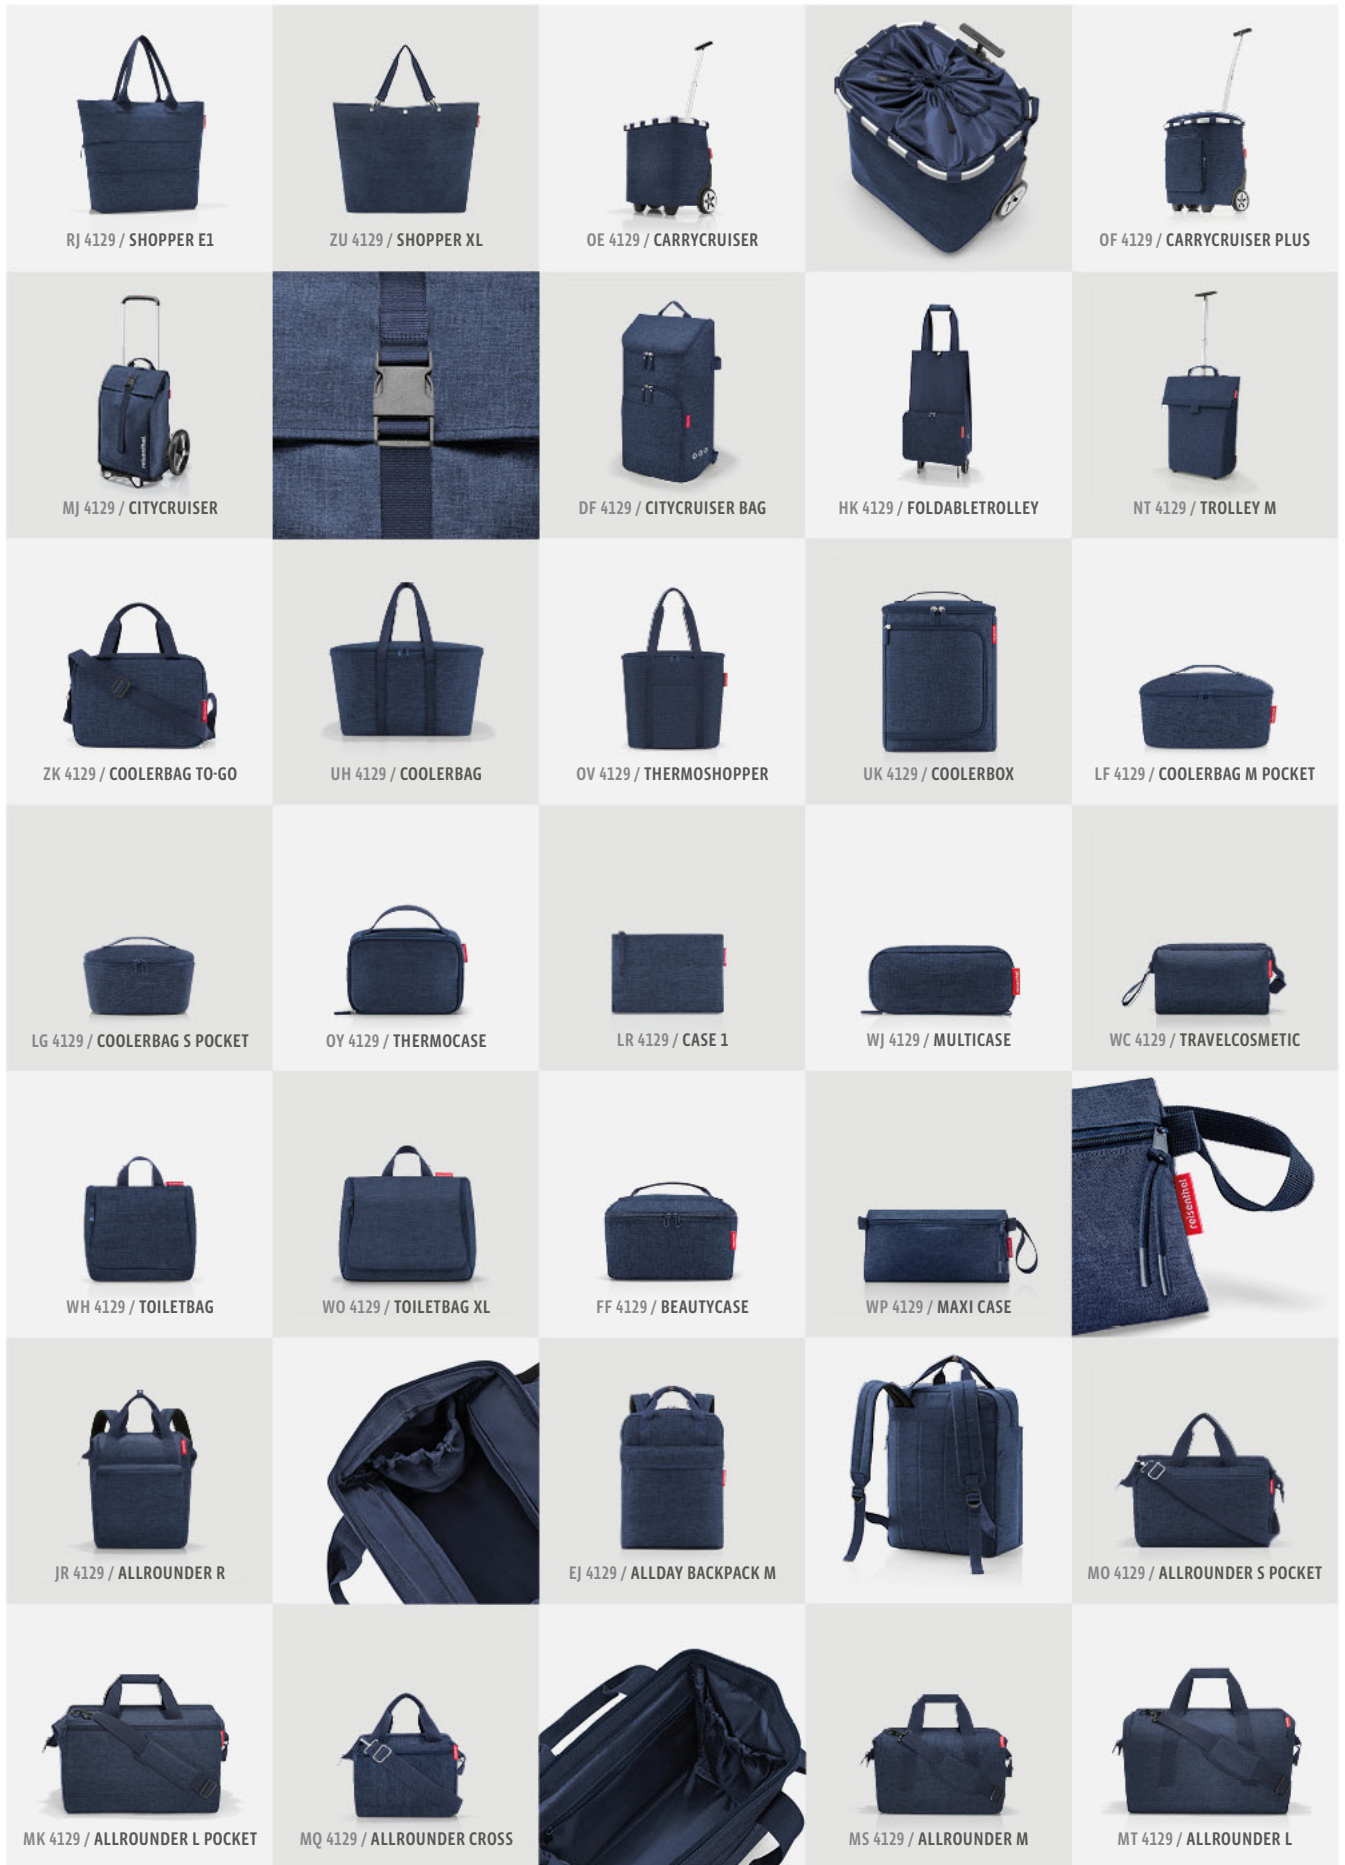

ZJ 4129 / BOTTLEBAG

BE 4129 / SHOPPINGBASKET

ZS 4129 / SHOPPER M