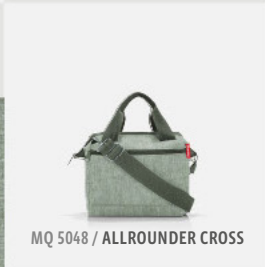

MS 7085 / ALLROUNDER M

MT 7085 / ALLROUNDER L

TWIST COLLECTION

TWIST NAVY

BK 4129 / CARRYBAG

BN 4129 / CARRYBAG XS

OR 4129 / LOOPSHOPPER L

ZJ 4129 / BOTTLEBAG

BE 4129 / SHOPPINGBASKET

ZS 4129 / SHOPPER M

TWIST SKY ROSE

TWIST MAROON

BK 3104 / CARRYBAG

OR 3104 / LOOPSHOPPER L

ZJ 3104 / BOTTLEBAG

ZS 3104 / SHOPPER M