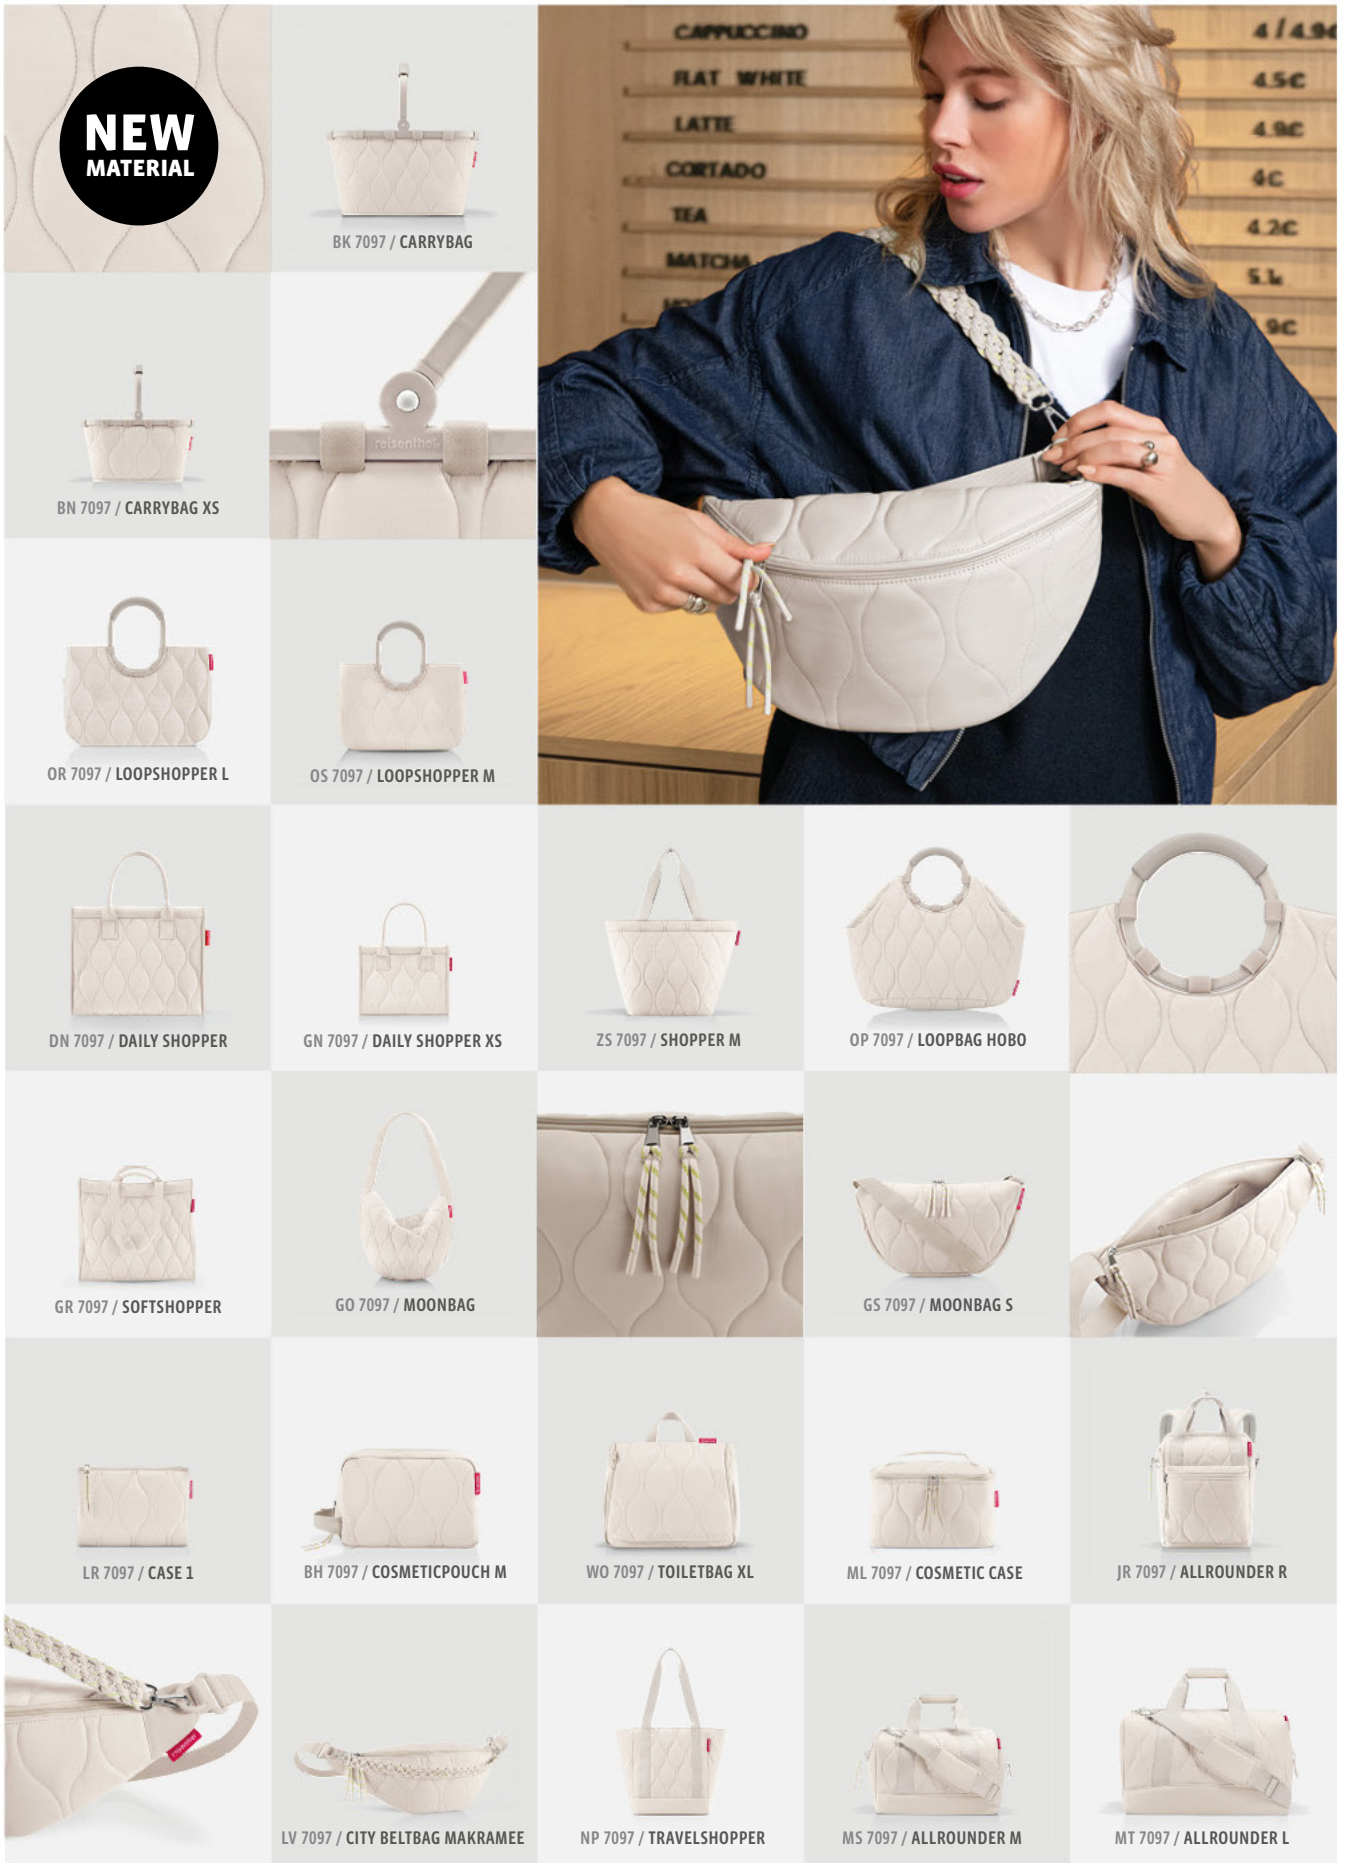

PUFFER STONE

NEW MATERIAL

BK 7097 / CARRYBAG

BN 7097 / CARRYBAG XS

OR 7097 / LOOPSHOPPER L

OS 7097 / LOOPSHOPPER M

DN 7097 / DAILY SHOPPER

GN 7097 / DAILY SHOPPER XS

ZS 7097 / SHOPPER M

OP 7097 / LOOPBAG HOBO

GR 7097 / SOFTSHOPPER

GO 7097 / MOONBAG

GS 7097 / MOONBAG S

LR 7097 / CASE 1

BH 7097 / COSMETICPOUCH M

WO 7097 / TOILETBAG XL

ML 7097 / COSMETIC CASE

JR 7097 / ALLROUNDER R

LV 7097 / CITY BELTBAG MAKRAEMEE

NP 7097 / TRAVELSHOPPER

MS 7097 / ALLROUNDER M

MT 7097 / ALLROUNDER L

EDITORIAL

SHOPPING

THERMO

MINI MAXI

COSMETIC

TRAVEL

PROMOTIONAL GIFTS EXCLUSIVE

SERVICE