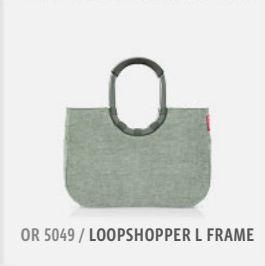

MS 7085 / ALLROUNDER M

MT 7085 / ALLROUNDER L

TWIST COLLECTION

TWIST NAVY

BK 4129 / CARRYBAG

BN 4129 / CARRYBAG XS

OR 4129 / LOOPSHOPPER L

ZJ 4129 / BOTTLEBAG

BE 4129 / SHOPPINGBASKET

ZS 4129 / SHOPPER M

TWIST SKY ROSE

TWIST MAROON

BK 3104 / CARRYBAG

OR 3104 / LOOPSHOPPER L

ZJ 3104 / BOTTLEBAG

ZS 3104 / SHOPPER M